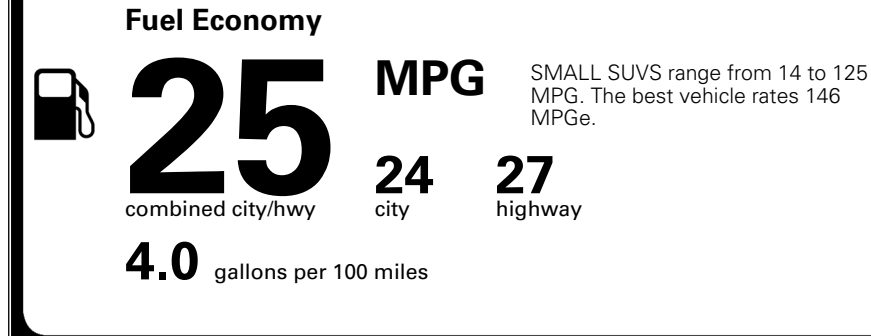

Added to/in place of standard EX AWD features

- 1.6L Turbocharged GDI 4-Cylinder Engine
- 8-Speed Automatic Transmission
- Electronic Parking Brake
- 18" Alloy Wheels
- LED Projector Headlights
- LED Fog Lights
- Bose Premium Audio System
- Smart Cruise Control w/ Stop & Go
- Highway Driving Assist
- Fwd Collision-Avoidance Assist-Junction Turning

ADDITIONAL INSTALLED EQUIPMENT:

(In addition to or in place of standard features)

- Carpeted Floor Mats $200.00
- Cargo Net, Floor Style $60.00
- Cargo Tray, Reversible $140.00
- Mud Guards $155.00
- Wheel Locks $80.00

MSRP INCLUDING OPTIONS

INLAND FREIGHT AND HANDLING

TOTAL MANUFACTURER'S SUGGESTED RETAIL PRICE ▶

$ 31,490.00

Included
Included
Included
Included
Included
Included
Included
Included
Included
Included
Included

$200.00
$60.00
$140.00
$155.00
$80.00

$ 32,125.00

$ 1,495.00

$ 33,620.00

TOTAL ADDITIONAL WEIGHT: 12.0

*Additional terms and conditions apply.
**Kia Connect may be currently unavailable for some Model Year 2022 and newer vehicles sold or purchased in Massachusetts; please see owners.kia.com for more information.
NOTE: When you purchase this vehicle, Kia America, Inc. collects personal information you provide to the dealership. For information on our collection and use of personal information and your rights, please see our Privacy Policy on www.kia.com.

EPA DOT Fuel Economy and Environment

Gasoline Vehicle

You spend $1,500 more in fuel costs over 5 years compared to the average new vehicle.

Annual fuel cost $2,000