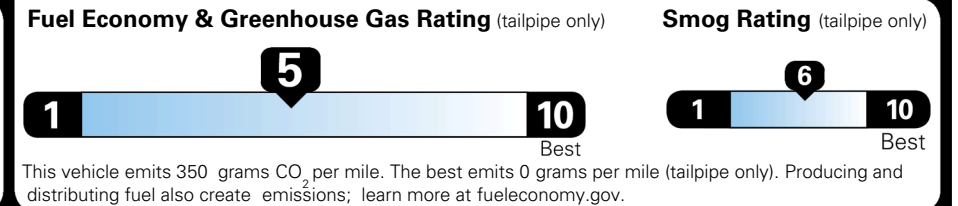

EPA DOT Fuel Economy and Environment

Gasoline Vehicle

You spend \$1,500 more in fuel costs over 5 years compared to the average new vehicle.

Annual fuel cost \$2,000

Actual results will vary for many reasons, including driving conditions and how you drive and maintain your vehicle. The average new vehicle gets 29 MPG and costs \$8,500 to fuel over 5 years. Cost estimates are based on 15,000 miles per year at \$ 3.30 per gallon. MPGe is miles per gasoline gallon equivalent. Vehicle emissions are a significant cause of climate change and smog.