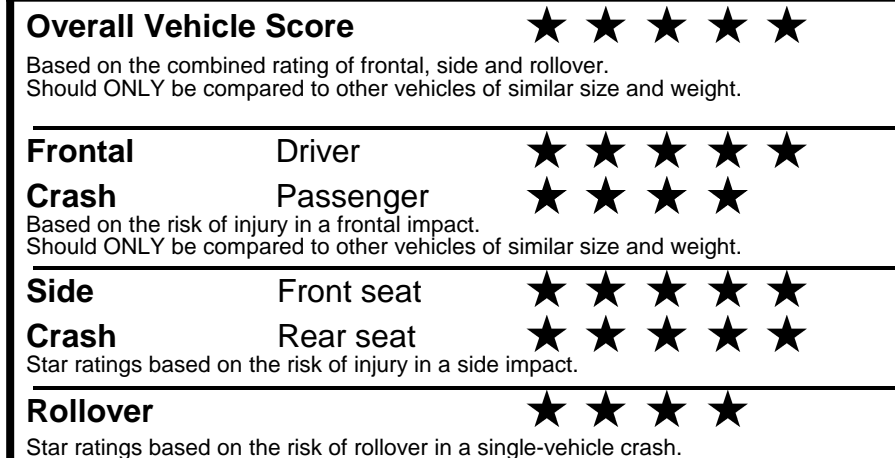

fueleconomy.gov

Calculate personalized estimates and compare vehicles

GOVERNMENT 5-STAR SAFETY RATINGS

Star ratings range from 1 to 5 stars (★★★★★) with 5 being the highest.
 Source: National Highway Traffic Safety Administration (NHTSA).
www.safercar.gov or 1-888-327-4236