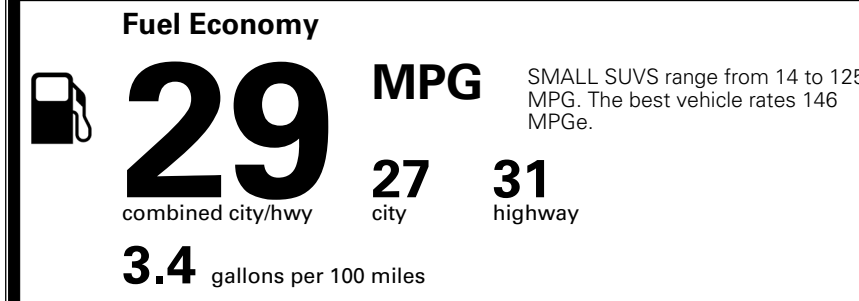

EPA DOT Fuel Economy and Environment

Gasoline Vehicle

You save \$0
 in fuel costs over 5 years compared to the average new vehicle.

Annual fuel cost \$1,700

Actual results will vary for many reasons, including driving conditions and how you drive and maintain your vehicle. The average new vehicle gets 29 MPG and costs \$8,500 to fuel over 5 years. Cost estimates are based on 15,000 miles per year at \$ 3.30 per gallon. MPGe is miles per gasoline gallon equivalent. Vehicle emissions are a significant cause of climate change and smog.