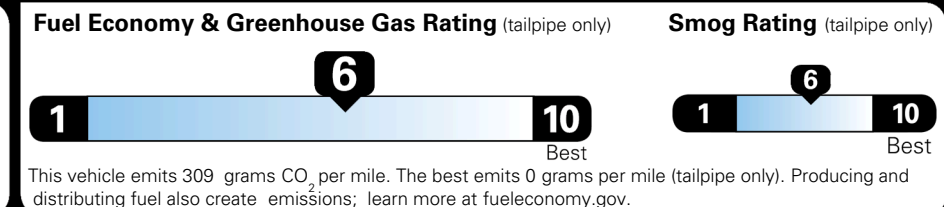

Included
 Included
 Included
 Included
 Included
 Included
 Included
 Included
 Included

\$800.00
 \$200.00
 \$80.00

MSRP INCLUDING OPTIONS

\$ 29,670.00

INLAND FREIGHT AND HANDLING

\$ 1,445.00

TOTAL MANUFACTURER'S SUGGESTED RETAIL PRICE ▶

EPA DOT Fuel Economy and Environment

Gasoline Vehicle

You save \$0
 in fuel costs over 5 years compared to the average new vehicle.

Annual fuel cost \$1,700

Actual results will vary for many reasons, including driving conditions and how you drive and maintain your vehicle. The average new vehicle gets 29 MPG and costs \$8,500 to fuel over 5 years. Cost estimates are based on 15,000 miles per year at \$ 3.30 per gallon. MPGe is miles per gasoline gallon equivalent. Vehicle emissions are a significant cause of climate change and smog.