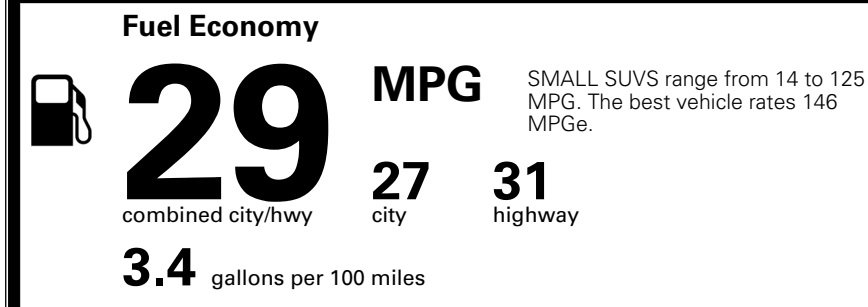

\$ 29,480.00

\$ 1,495.00

\$ 30,975.00

EPA DOT Fuel Economy and Environment

Gasoline Vehicle

You save \$0
 in fuel costs over 5 years compared to the average new vehicle.

Annual fuel cost \$1,700

Actual results will vary for many reasons, including driving conditions and how you drive and maintain your vehicle. The average new vehicle gets 29 MPG and costs \$8,500 to fuel over 5 years. Cost estimates are based on 15,000 miles per year at \$ 3.30 per gallon. MPGe is miles per gasoline gallon equivalent. Vehicle emissions are a significant cause of climate change and smog.