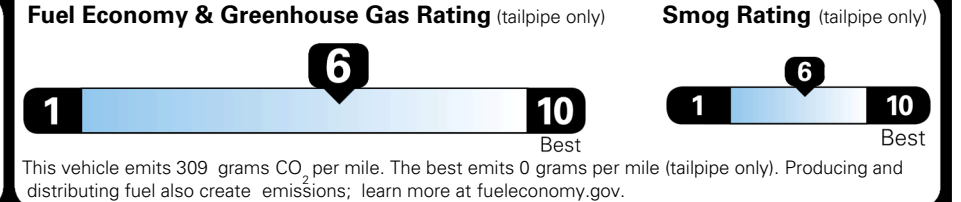

\$ 29,480.00

\$ 1,495.00

\$ 30,975.00

EPA DOT Fuel Economy and Environment

Gasoline Vehicle

You save \$0
 in fuel costs over 5 years compared to the average new vehicle.

Annual fuel cost \$1,700

Actual results will vary for many reasons, including driving conditions and how you drive and maintain your vehicle. The average new vehicle gets 29 MPG and costs \$8,500 to fuel over 5 years. Cost estimates are based on 15,000 miles per year at \$ 3.30 per gallon. MPGe is miles per gasoline gallon equivalent. Vehicle emissions are a significant cause of climate change and smog.