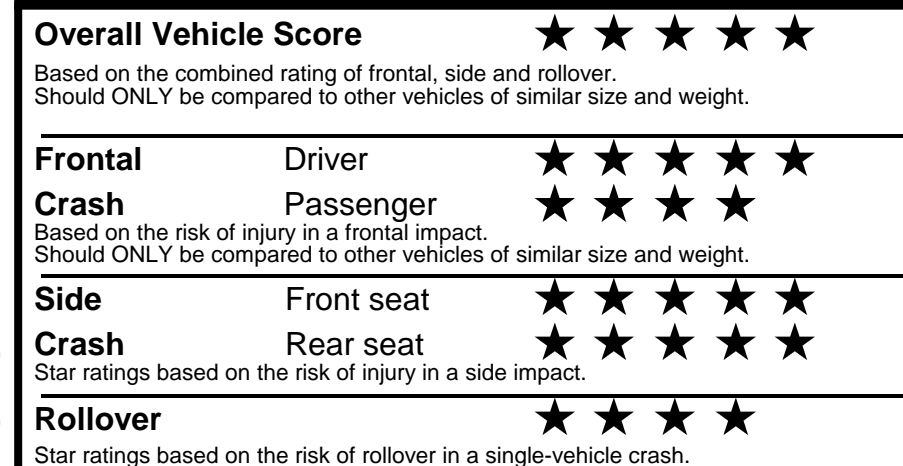

fueleconomy.gov

Calculate personalized estimates and compare vehicles

GOVERNMENT 5-STAR SAFETY RATINGS

Star ratings range from 1 to 5 stars (★★★★★) with 5 being the highest.
 Source: National Highway Traffic Safety Administration (NHTSA).
www.safercar.gov or 1-888-327-4236