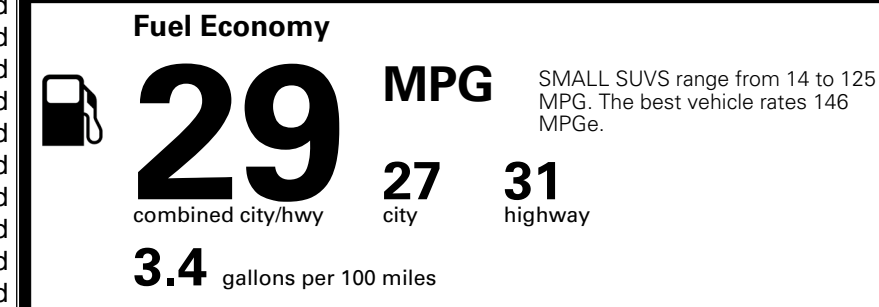

EPA DOT Fuel Economy and Environment

Gasoline Vehicle

You save $0
in fuel costs over 5 years compared to the average new vehicle.

Annual fuel cost $1,700