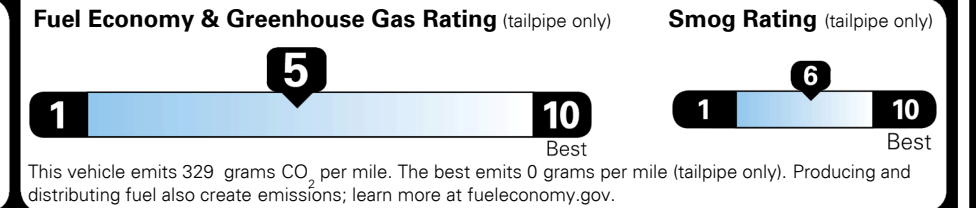

Actual results will vary for many reasons, including driving conditions and how you drive and maintain your vehicle. The average new vehicle gets 29 MPG and costs $8,500 to fuel over 5 years. Cost estimates are based on 15,000 miles per year at $ 3.30 per gallon. MPGe is miles per gasoline gallon equivalent. Vehicle emissions are a significant cause of climate change and smog.

fueleconomy.gov

Calculate personalized estimates and compare vehicles

GOVERNMENT 5-STAR SAFETY RATINGS

Overall Vehicle Score ★ ★ ★ ★ ★

Based on the combined rating of frontal, side and rollover. Should ONLY be compared to other vehicles of similar size and weight.

Frontal Driver ★ ★ ★ ★ ★

Crash Passenger ★ ★ ★ ★ ★

Based on the risk of injury in a frontal impact. Should ONLY be compared to other vehicles of similar size and weight.

Side Front seat ★ ★ ★ ★ ★

Crash Rear seat ★ ★ ★ ★ ★

Star ratings based on the risk of injury in a side impact.

Rollover ★ ★ ★ ★ ★

Star ratings based on the risk of rollover in a single-vehicle crash.

Star ratings range from 1 to 5 stars (★★★★★) with 5 being the highest.

Source: National Highway Traffic Safety Administration (NHTSA).

www.safercar.gov or 1-888-327-4236

Manufacturer's suggested retail price includes Manufacturer's recommended pre-delivery service. License and title fees, state and local taxes and other dealer installed options and accessories are not included in the manufacturer's suggested retail price.

PARTS CONTENT INFORMATION

FOR VEHICLES IN THIS CAR LINE U.S./CANADIAN PARTS CONTENT: 0 %

MAJOR SOURCES OF FOREIGN PARTS: KOREA: 90%

NOTE: PARTS CONTENT DOES NOT INCLUDE FINAL ASSEMBLY, DISTRIBUTION, OR OTHER NON-PARTS COSTS.

FOR THIS VEHICLE FINAL ASSEMBLY POINT: HWASUNG, KOREA

COUNTRY OF ORIGIN ENGINE (MOTOR): KOREA

TRANSMISSION: KOREA