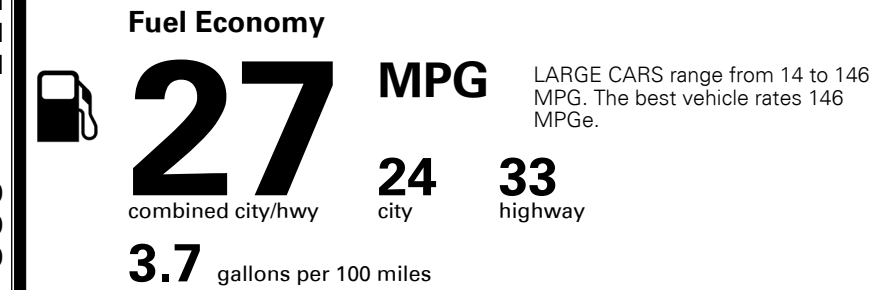

TOTAL MANUFACTURER'S SUGGESTED RETAIL PRICE ▶

\$ 34,340.00

TOTAL ADDITIONAL WEIGHT: 7.3

EPA DOT Fuel Economy and Environment

Gasoline Vehicle

You spend \$750 more in fuel costs over 5 years compared to the average new vehicle.