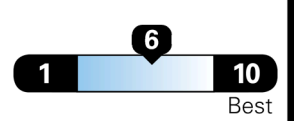

Smog Rating (tailpipe only)

Actual results will vary for many reasons, including driving conditions and how you drive and maintain your vehicle. The average new vehicle gets 29 MPG and costs $8,500 to fuel over 5 years. Cost estimates are based on 15,000 miles per year at $ 3.30 per gallon. MPGe is miles per gasoline gallon equivalent. Vehicle emissions are a significant cause of climate change and smog.

fueleconomy.gov

Calculate personalized estimates and compare vehicles